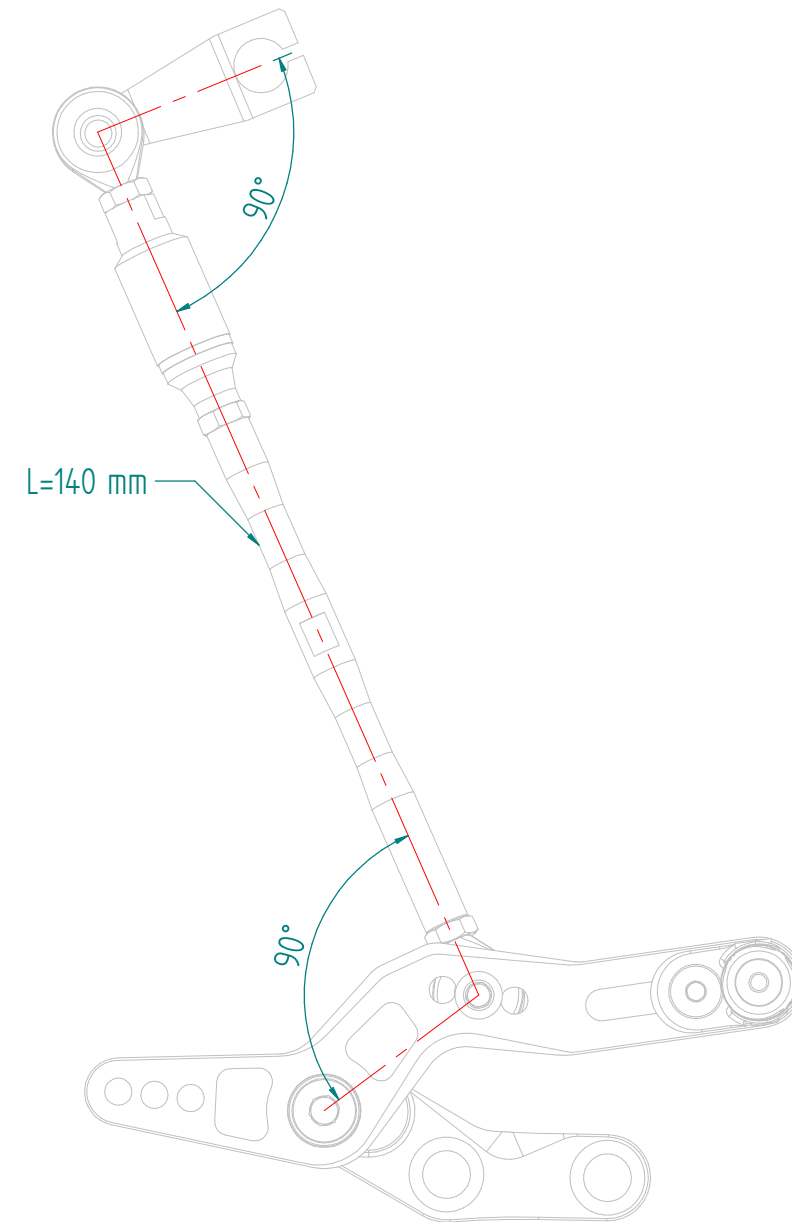

CAMBIO ROVESCIO
REVERSE MODE

ITALIA
(00) PARTE ORIGINALE
(*) BLOCCARE CON FRENAFILETTI DEBOLE
(**) BLOCCARE CON FRENAFILETTI MEDIO
CAMBIO NORMALE
CAMBIO ROVESCIO
VERIFICARE SERRAGGIO VITI PRIMA DELL'UTILIZZO
PRIMA DI ORDINARE VERIFICARE L'ULTIMA RELEASE SUL SITO

ENGLAND
(00) OEM PART
(*) LOCKING WITH LOW STRENGHT THREAD LOCKER
(**) LOCKING WITH MEDIUM STRENGHT THREAD LOCKER
NORMAL MODE
REVERSE MODE
CONTROL THE THIGHTENING'S SCREW BEFORE USING
BEFORE ORDER CHECKING THE LATEST RELEASE ON WEBSITE

FRANCE
(00) PIECE ORIGINE
(*) BLOCAGE AVEC FREIN FILET FAIBLE
(**) BLOCAGE AVEC FREIN FILET MOYENNE
MONTAGE VITESSE NORMALE
MONTAGE VITESSE INVERSEE
VERIFIER SERRAGE AVANT UTILISATION
AVANT DE ORDONNER ON DOIT VERIFIER LA DERNIERE RELEASE SUR LE SITE INTERNET

DEUTSCHLAND
(00) ORIGINAL TEIL
(*) BEFESTIGEN MIT SWACH SCHRAUBEN SICHERUNGSMITTEL
(**) BEFESTIGEN MIT MITTLEREN SCHRAUBEN SICHERUNGSMITTEL
EINBAU MIT NORMALE SCHALTUNG
EINBAU MIT GEKIPPT SCHALTHEBEL
VOR DEN GEBRAUCH SCHRAUBEN PRUFEN
VOR DER BESTELLUNG UBERPRUFEN SIE BITTE DIE LETZTE VERSION DIESER ARTIKEL AUF DER INTERNET SEITE VON LIGHTTECH

ESPAÑA
(00) PIEZA ORIGINAL
(*) SELLAR CON SELLADOR DEBIL
(**) SELLAR CON SELLADOR MEDIO
MONTAJE CAMBIO NORMAL
MONTAJE CAMBIO INVERSO
VERIFICAR EL APRIETE ANTES DE UTILIZARLO
ANTES DE HACER EL PEDIDO, VERIFICAR LA ULTIMA VERSION EN LA WEB LIGHTTECH